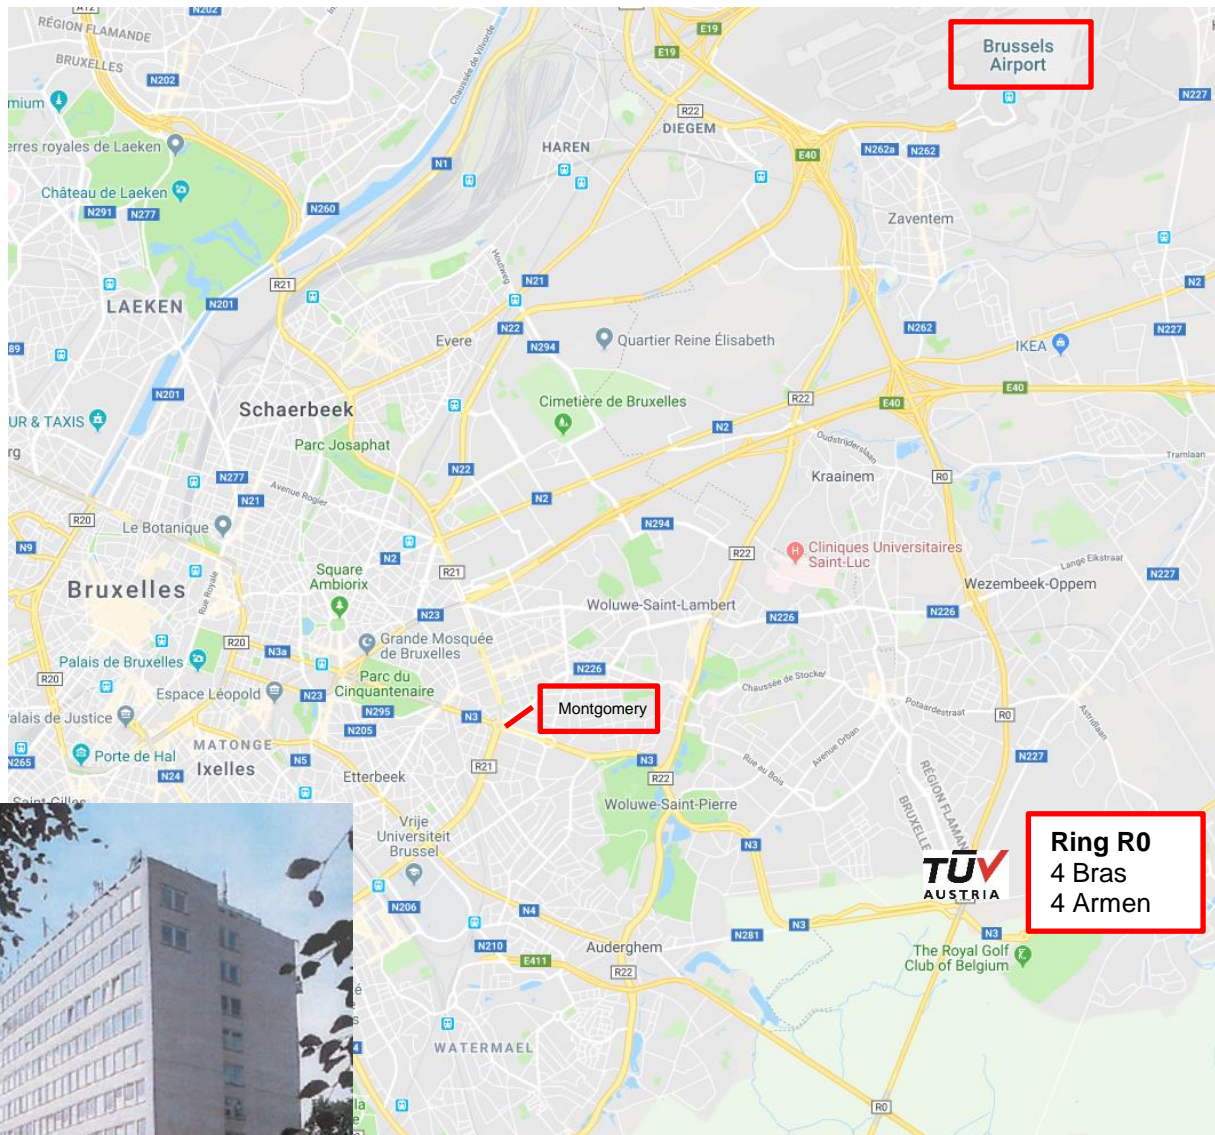

# TÜV AUSTRIA BELGIUM NV/SA

Steenweg op Mechelen, 455  
Chaussée de Malines, 455  
1950 Kraainem ▪ Belgium

## By car / taxi :

- From the Airport, Gent, Antwerpen, Liège :  
Ring 0, exit 1 (Tervuren-Brussel)  
Our building is on your right
- From Paris, Luxembourg :  
Ring 0, exit 1 (Tervuren-Brussel)  
Our office is on your left, U-turn needed
- From Brussels :  
via Av. de Tervuren (N3), the office is on your left, U-turn needed  
(don't be afraid, you have to drive in the forest for a while)
- **Parking** : entrance between TEXACO gas station and the building.

## By public transportation from Brussels :

- From "Gare du Midi-Zuid Station" or "Gare Centrale-Centraal station" :  
Reach subway station Montgomery and then take tramway 44.
- Tramway 44, direction Tervuren,  
Get off at stop " 4 Bras / 4 Armen ", 1 minute walk from our office  
That tramway is connected to the subway network at Montgomery station  
(don't be afraid, the tramway rides in the forest for a while)

**M** Métro / Metro

1 Weststation / Gare de l'Ouest - Stockel / Station  
 2 Simonis / Elisabeth  
 5 Erasme / Erasmus - Hermans-Debroux  
 6 Koning Boudewijn / Roi Baudouin - Elisabeth

Terminus, eindpunt, Terminus  
 Aankomst met OVBP met de OVBP-kaart voor rijdende hulp  
 Available for OVBP with assistance